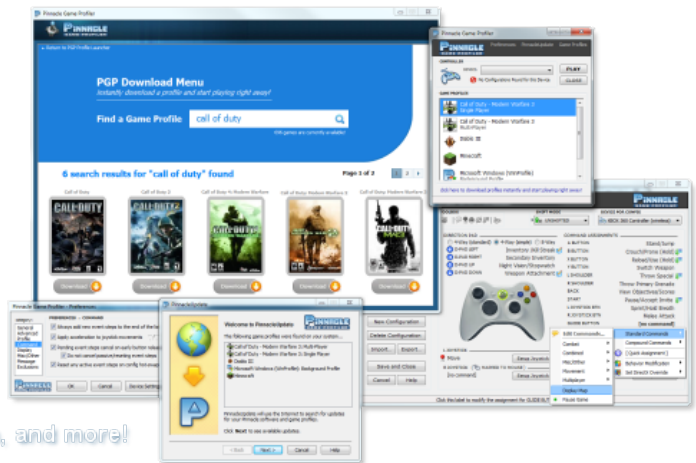

DOWNLOAD

[Nblade Crack Patch Resident Evil 6 Pc](#)

Elite Game Control Software

Your game, your controller. Pinnacle supports more games and controllers than any other software. Look no further.

Add support to PC games for your favorite gamepad, joystick, etc. Ready to go for popular game titles and controllers. Many options available for power users to customize or create.

Works with Xbox360, WiiMote, PS2/PS3, PC controllers, and more!

[Nblade Crack Patch Resident Evil 6 Pc](#)

DOWNLOAD